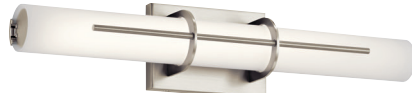

Etched Opal Glass

**A** | **83743 NI**

Etched Opal Glass

**B** | **83756 NI**

Etched Opal Glass

**C** | **83752 NI**

Etched Opal Glass

**D** | **83749 BZ**

Etched Opal Glass

**E** | **83759 NI**

Etched Opal Glass

**F** | **83736 NI**

ITEM #	FINISH	LIGHT SOURCE	LED FIXTURE OUTPUT	DIMENSIONS	EXT.	HCWO	NOTES
<b>A</b> 83743	NI	(1) 42W  	3000K, 91 CRI, 2246 Lumens, 53 LPW	25.25W x 4.75H	4.25	---	 Dimmable.
<b>B</b> 83756	NI	(1) 37W  	3000K, 91 CRI, 2054 Lumens, 56 LPW	22W x 4.5H	3.75	---	 Dimmable.
<b>C</b> 83752	NI	(1) 37W  	3000K, 91 CRI, 2053 Lumens, 55 LPW	24W x 4.5H	3.75	---	 Dimmable.
<b>D</b> 83749	BZ	(1) 42W  	3000K, 91 CRI, 2534 Lumens, 60 LPW	25.25W x 4.75H	3	---	 Dimmable.
<b>E</b> 83759	NI	(1) 42W  	3000K, 91 CRI, 2586 Lumens, 61 LPW	25.25W x 4.75H	3.25	---	 Dimmable.
<b>F</b> 83736	NI	(1) 24W  	3000K, 95 CRI, 1395 Lumens, 58 LPW	24W x 5H	3	---	 Dimmable.